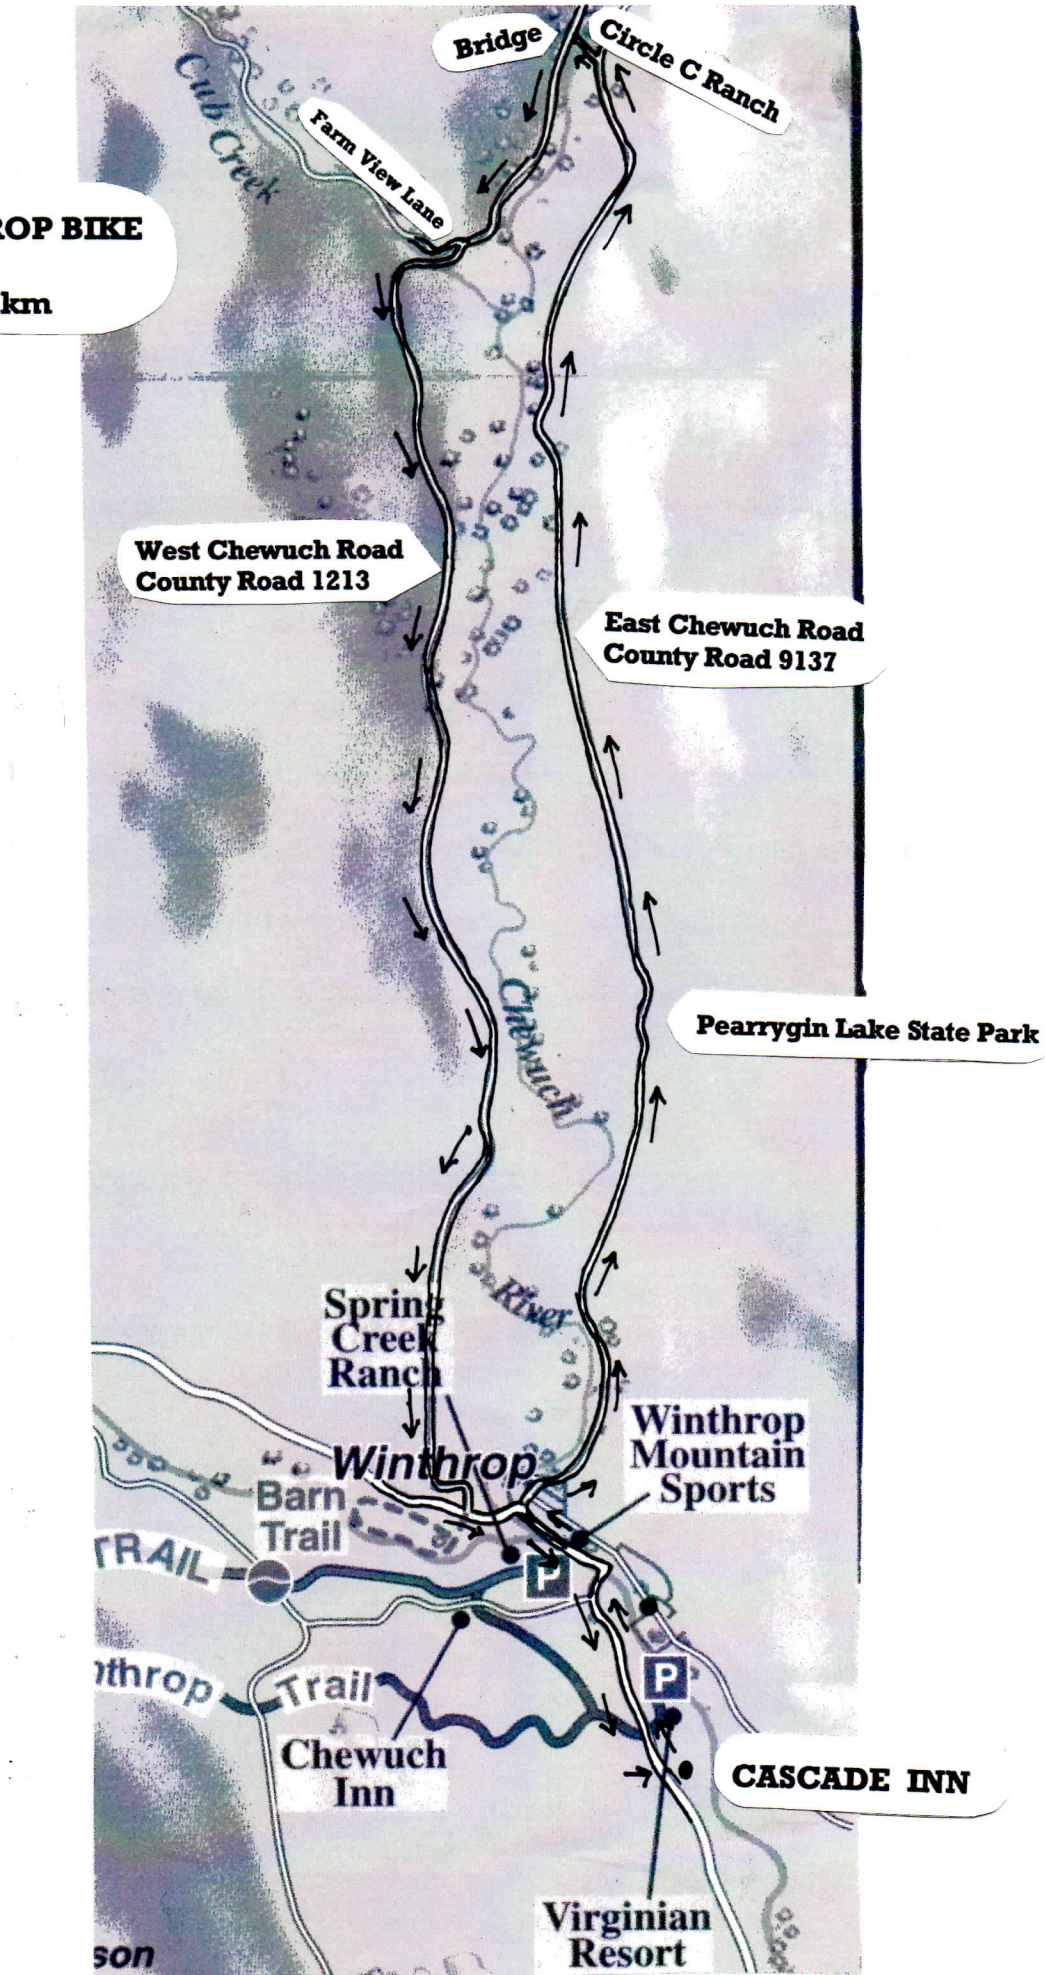

WINTHROP BIKE

25 km

Pearrygin Lake State Park

**East Chewuch Road
County Road 9137**

**West Chewuch Road
County Road 1213**

CASCADE INN

**Spring
Creek
Ranch**

**Winthrop
Mountain
Sports**

Winthrop

**Chewuch
Inn**

**Virginian
Resort**

TRAIL

**Winthrop
Trail**

**Barn
Trail**

son